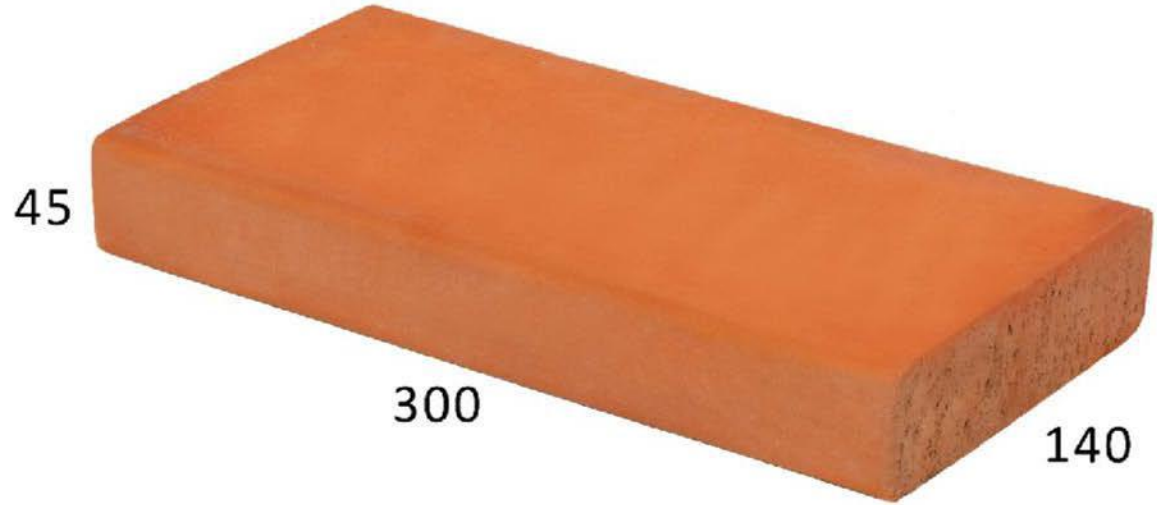

Product Name	Tile 2	
Code	T2	
Texture	Smooth	
Color	Red Terracotta	
Dimension (mm)	≈45 x 140 x 300	
Weight (kg)	≈4.0	
Temperature of Firing	900~1,200°C	
Water Absorption	≈10%	
Compressive Strength	≈50 N/mm <sup>2</sup>	
Reaction to fire	Class A1	
	(Highest Resistance)	
Package Net Size (m)	0.94 x 0.69 x 0.99	
Wooden Pallet	Yes	
Plastic Strap	Yes	
Plastic Sheet Cover	Yes	
Quantity of bricks per pallet	280	
Pallet Weight (kg)	1,120	
Truck size	25 ton	30 ton
Quantity of pallet per truck	22	26
Quantity of bricks per truck	6,160	7,280
<b>Products is free of Asbestos</b>		