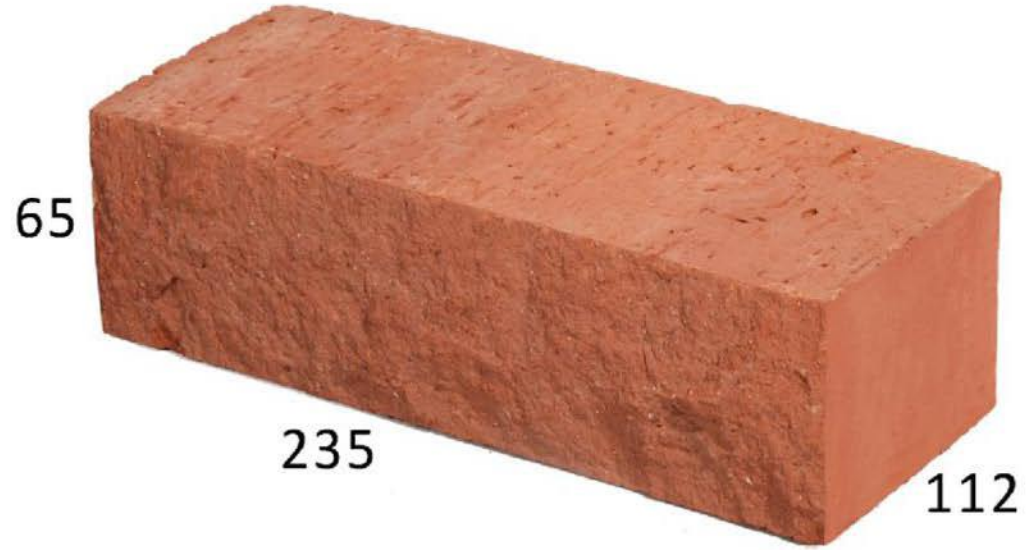

Product Name	Solid 1	
Code	S1K	
Texture	Rock Face	
Color	Red Terracotta	
Dimension (mm)	≈65 x 112 x 235	
Weight (kg)	≈3.5	
Temperature of Firing	900~1,200°C	
Water Absorption	≈10%	
Compressive Strength	≈50 N/mm <sup>2</sup>	
Reaction to fire	Class A1	
	(Highest Resistance)	
Package Net Size (m)	0.93 x 0.70 x 1.03	
Wooden Pallet	Yes	
Plastic Strap	Yes	
Plastic Sheet Cover	Yes	
Quantity of bricks per pallet	300	
Pallet Weight (kg)	1,050	
Truck size	25 ton	30 ton
Quantity of pallet per truck	26	30
Quantity of bricks per truck	7,800	9,000
<b>Products is free of Asbestos</b>		