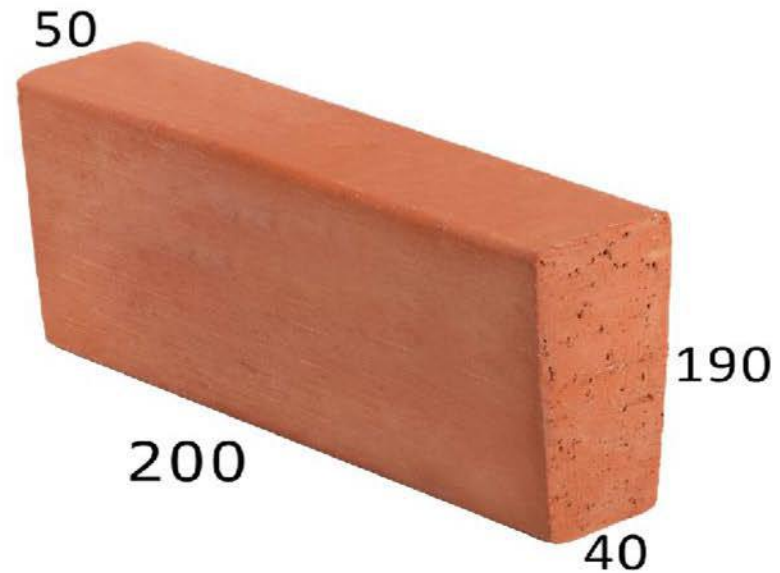

Product Name	D�cor 6 Arch	
Code	D6	
Texture	Smooth	
Color	Red Terracotta	
Dimension (mm)	≈40/50 x 90 x 200	
Weight (kg)	≈1.7	
Temperature of Firing	900~1,200�C	
Water Absorption	≈10%	
Compressive Strength	≈30 N/mm <sup>2</sup>	
Reaction to fire	Class A1 (Highest Resistance)	
Package Net Size (m)	0.89 x 0.59 x 0.97	
Wooden Pallet	Yes	
Plastic Strap	Yes	
Plastic Sheet Cover	Yes	
Quantity of bricks per pallet	500	
Pallet Weight (kg)	850	
Truck size	25 ton	30 ton
Quantity of pallet per truck	22	26
Quantity of bricks per truck	11,000	13,000
<b>Products is free of Asbestos</b>		